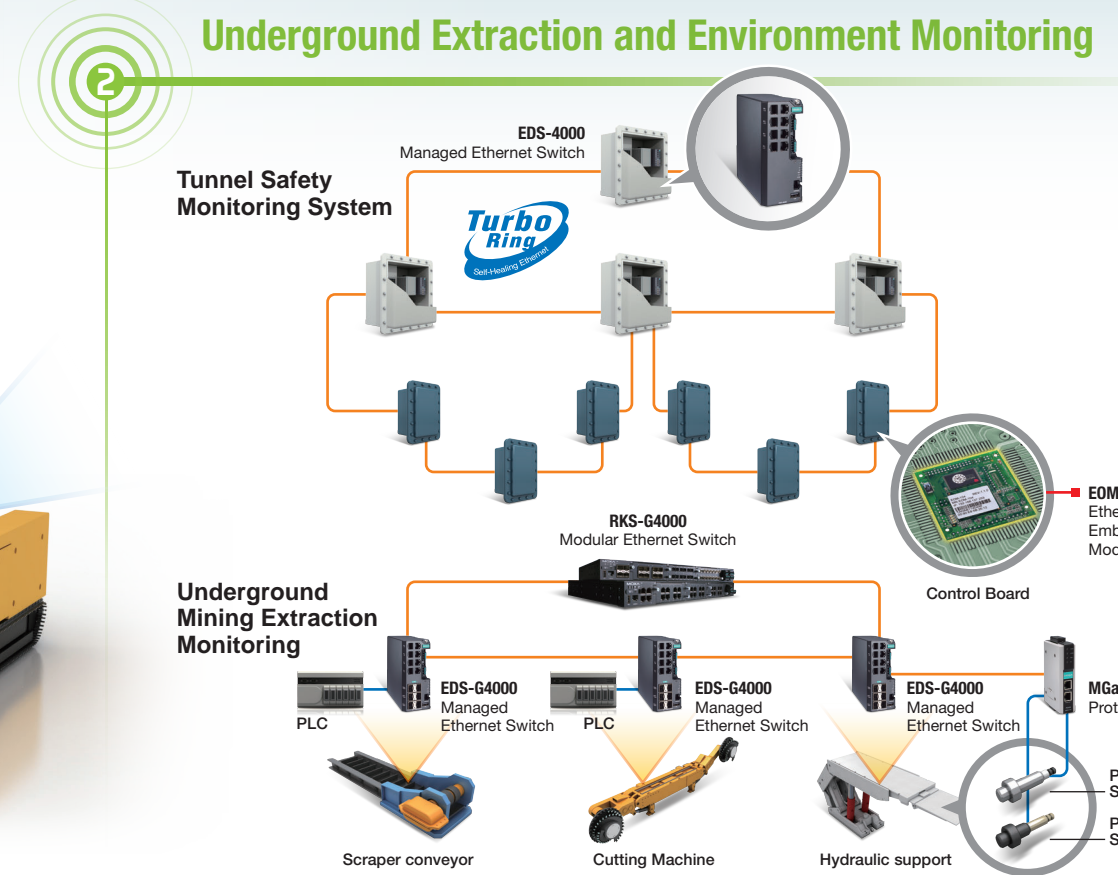

We Are in Your Corner- With Real-time and Seamless Connectivity

Moxa Mining Highlight Products

1 Autonomous Vehicles and Fleet Management

- Wireless AP/Client AWK-4252A
- Cellular Router OnCell G4302
- Fanless Panel Computer MPC-2000
- Secure Router EDR-G9010
- EN 50155 Ethernet Switch TN-5500A
- EN50155 IP Camera VPort 06EC-2V

2 Underground Extraction and Environment Monitoring

- Modular Ethernet Switch RKS-G4000
- Managed Ethernet Switch EDS-4000
- Ethernet Embedded Module EOM-104
- Protocol Gateway MGate MB3000
- Remote I/O ioLogik E1200

3 Mining Processing

- Modular Ethernet Switch MDS-G4000
- Managed Ethernet Switch EDS-4000
- Secure Router EDR-G9010
- Fanless Panel Computer MPC-2000
- Zone 2 Panel Computer EXPC-F2000W

4 Mining Network Management