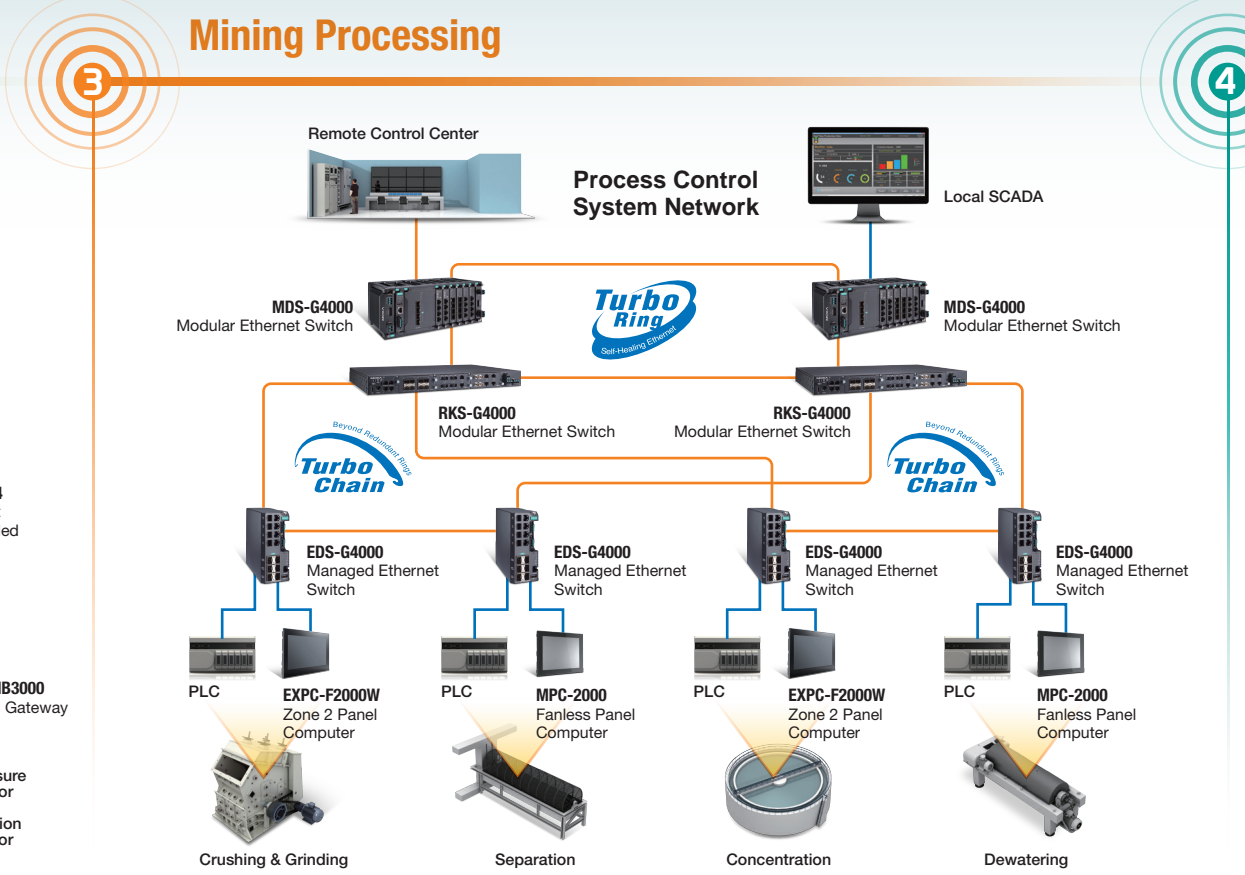

We Are in Your Corner- With Real-time and Seamless Connectivity

Moxa Mining Highlight Products

1 Autonomous Vehicles and Fleet Management

- Wireless AP/Client AWK-4252A
- Cellular Router OnCell G4302
- Fanless Panel Computer MPC-2000
- Secure Router EDR-G9010
- EN 50155 Ethernet Switch TN-5500A
- EN50155 IP Camera VPort 06EC-2V

2 Underground Extraction and Environment Monitoring

- Modular Ethernet Switch RKS-G4000
- Managed Ethernet Switch EDS-4000
- Ethernet Embedded Module EOM-104
- Protocol Gateway MGate MB3000
- Remote I/O ioLogik E1200

3 Mining Processing

- Modular Ethernet Switch MDS-G4000
- Managed Ethernet Switch EDS-4000
- Secure Router EDR-G9010
- Fanless Panel Computer MPC-2000
- Zone 2 Panel Computer EXPC-F2000W

4 Mining Network Management