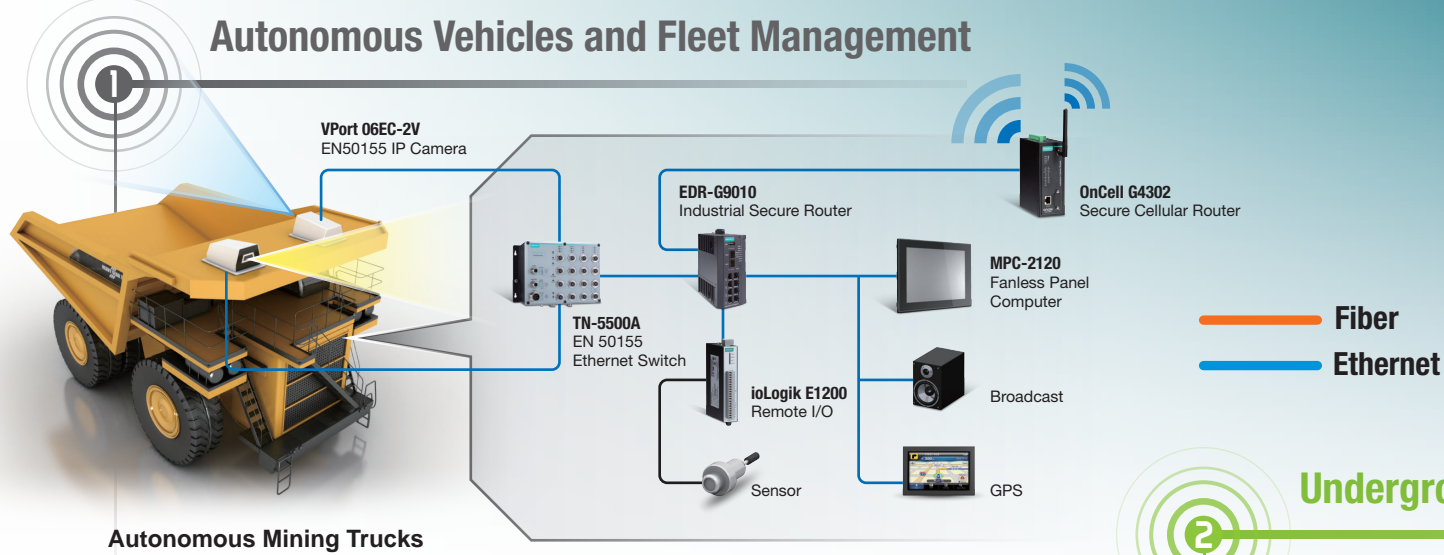

We Are in Your Corner- With Real-time and Seamless Connectivity

Moxa Mining Highlight Products

1 Autonomous Vehicles and Fleet Management

- Wireless AP/Client AWK-4252A
- Cellular Router OnCell G4302
- Fanless Panel Computer MPC-2000
- Secure Router EDR-G9010
- EN 50155 Ethernet Switch TN-5500A
- EN50155 IP Camera VPort 06EC-2V