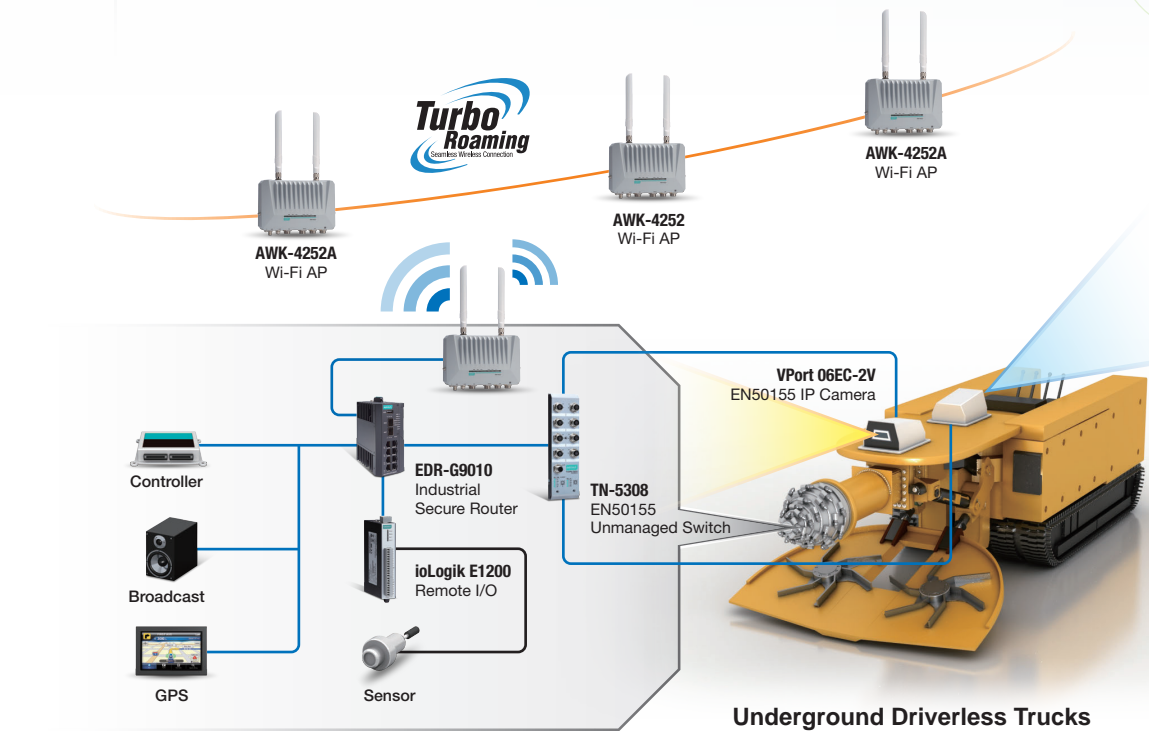

We Are in Your Corner- With Real-time and Seamless Connectivity

Moxa Mining Highlight Products

1 Autonomous Vehicles and Fleet Management

- Wireless AP/Client AWK-4252A
- Cellular Router OnCell G4302
- Fanless Panel Computer MPC-2000
- Secure Router EDR-G9010
- EN 50155 Ethernet Switch TN-5500A
- EN50155 IP Camera VPort 06EC-2V

2 Underground Extraction and Environment Monitoring

- Modular Ethernet Switch RKS-G4000
- Managed Ethernet Switch EDS-4000
- Ethernet Embedded Module EOM-104
- Protocol Gateway MGate MB3000
- Remote I/O ioLogik E1200