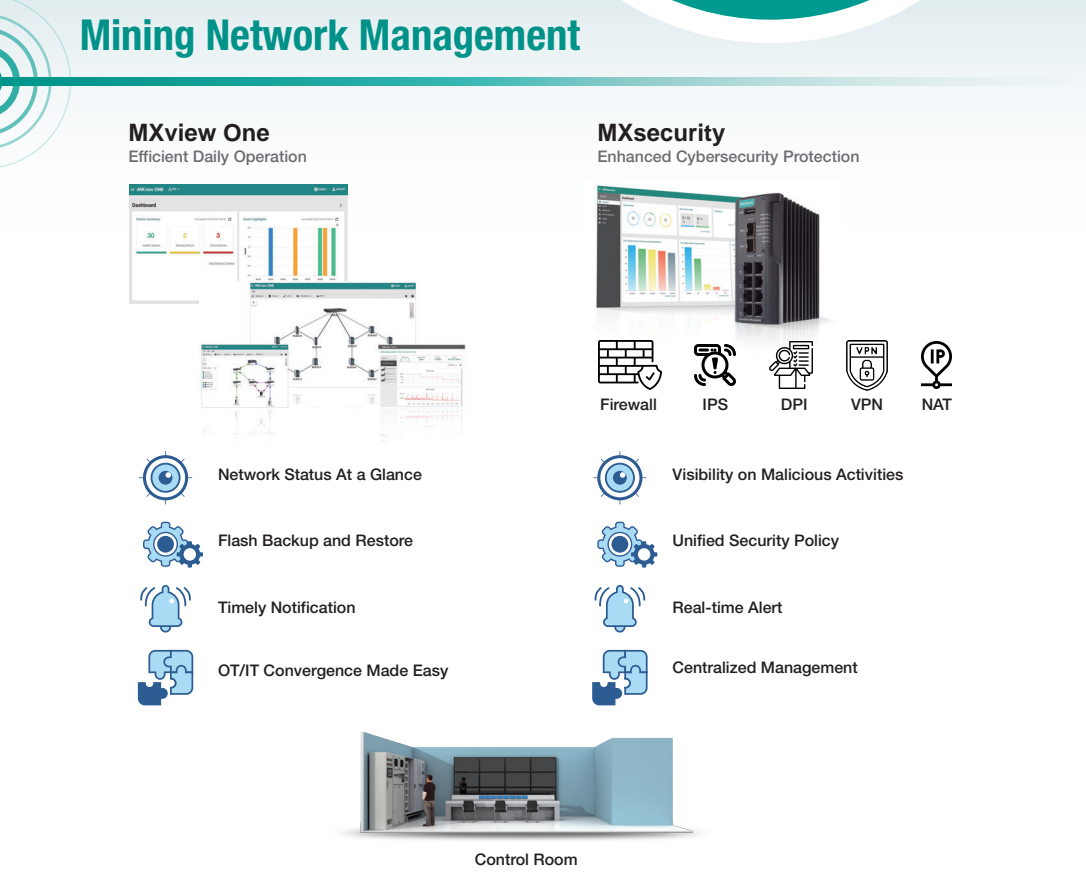

We Are in Your Corner- With Real-time and Seamless Connectivity

Moxa Mining Highlight Products

1 Autonomous Vehicles and Fleet Management

- Wireless AP/Client AWK-4252A
- Cellular Router OnCell G4302
- Fanless Panel Computer MPC-2000
- Secure Router EDR-G9010
- EN 50155 Ethernet Switch TN-5500A
- EN50155 IP Camera VPort 06EC-2V