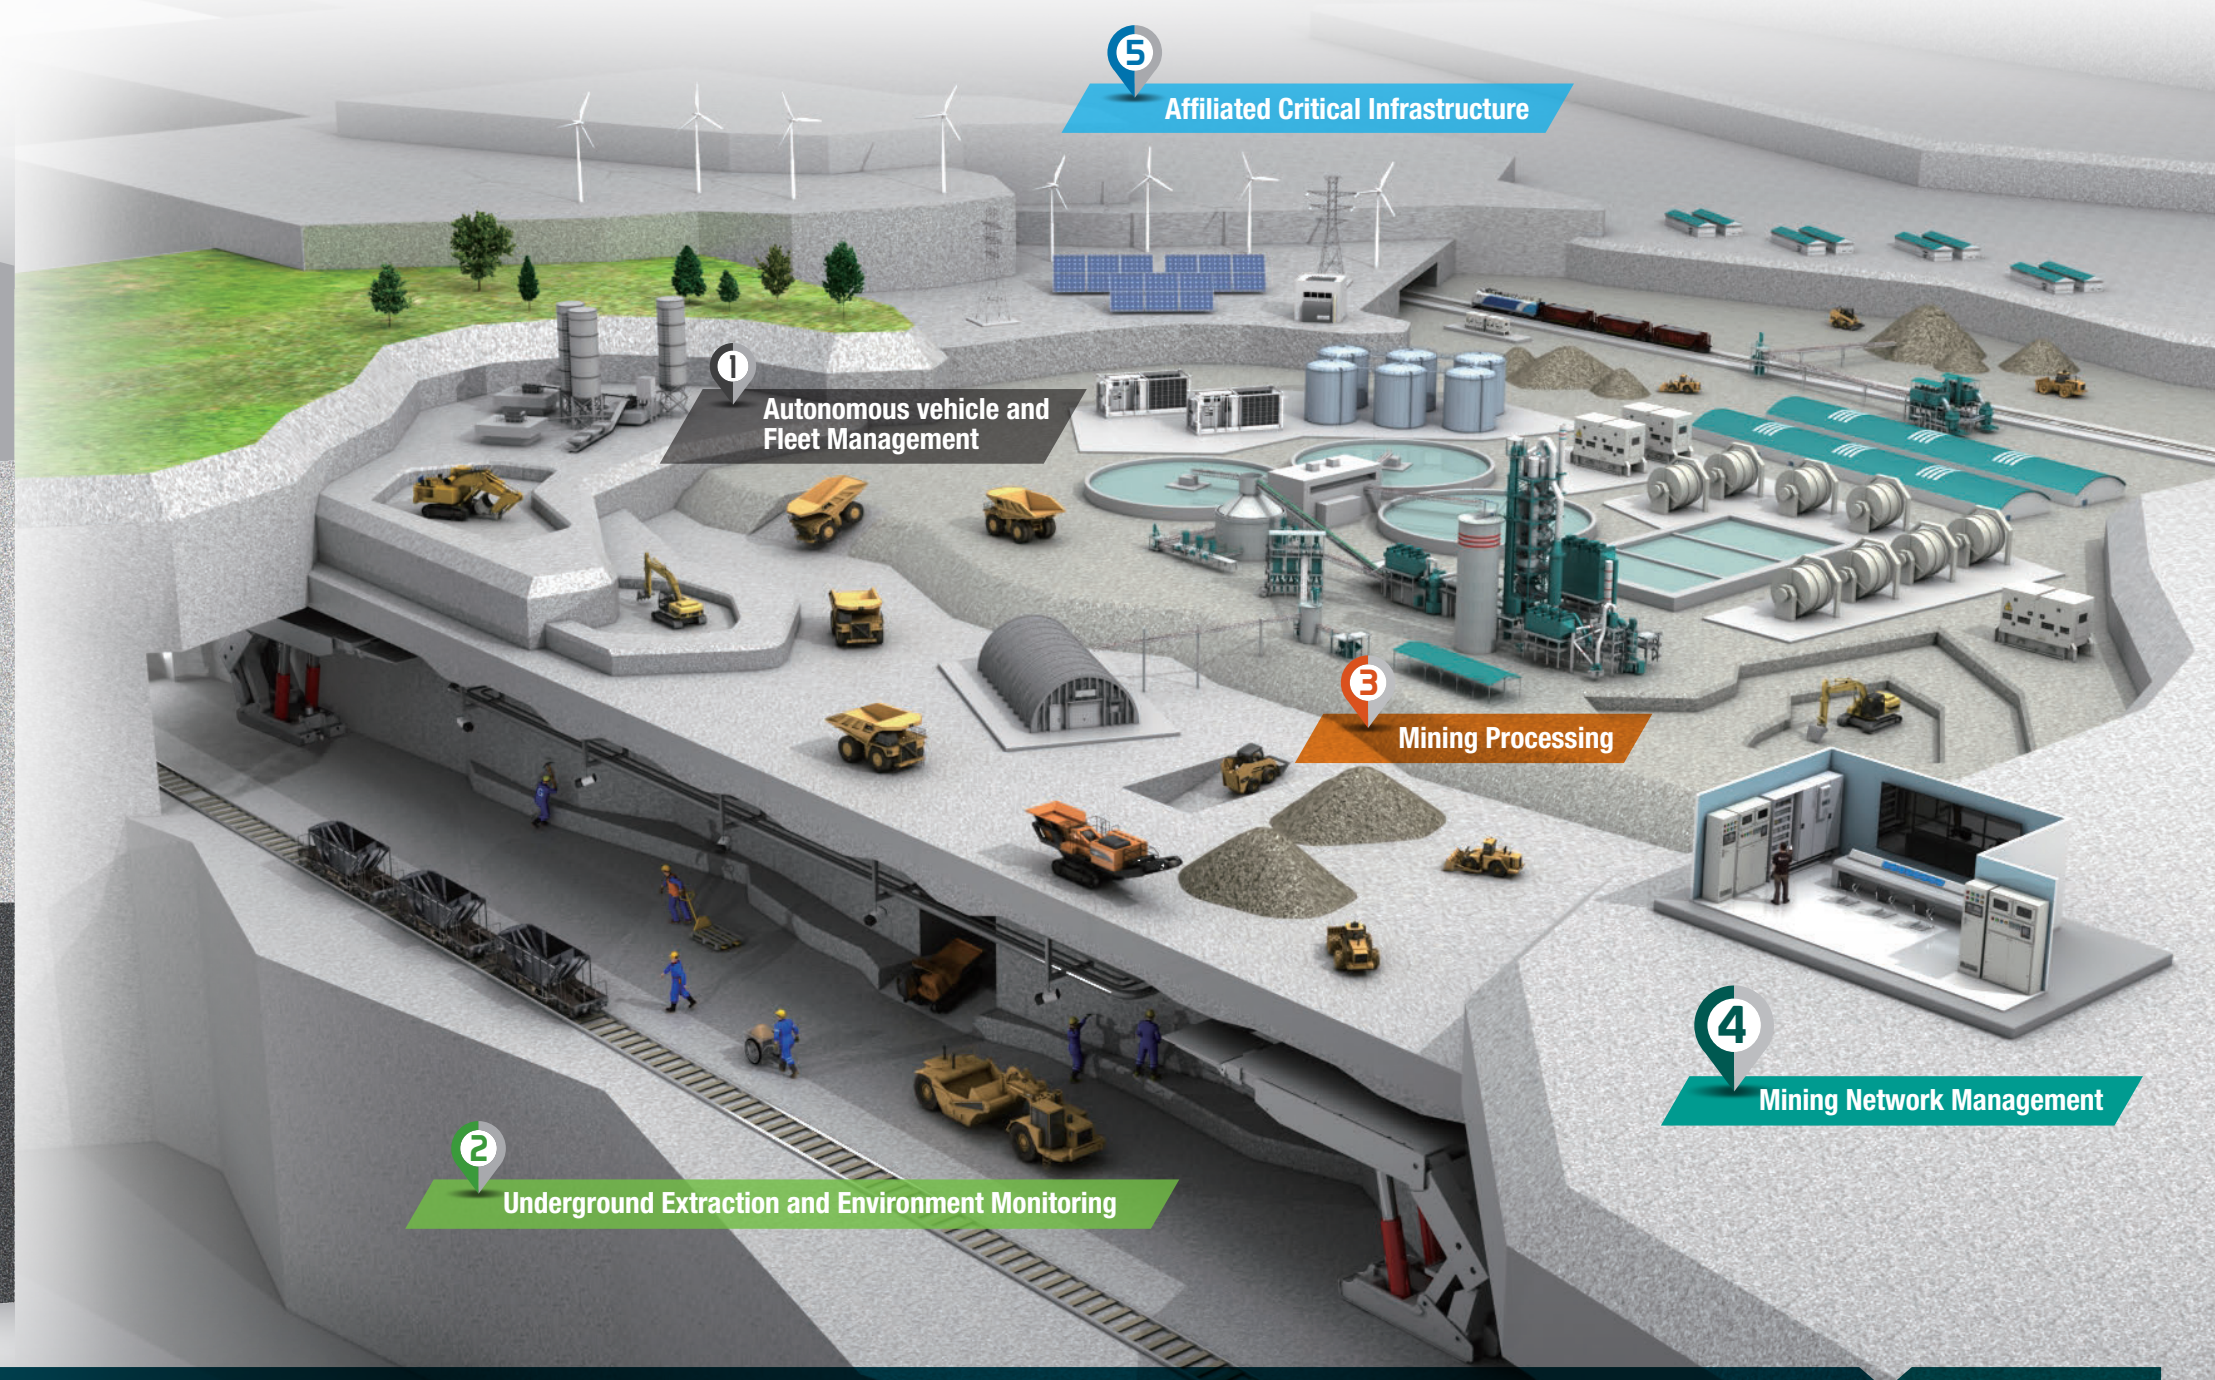

Your Trusted Partner in Automation

Moxa is a leading provider of edge connectivity, industrial computing, and network infrastructure solutions for enabling connectivity for the Industrial Internet of Things (IIoT). With over 35 years of industry experience, Moxa has connected more than 82 million devices worldwide and has a distribution and service network that reaches customers in more than 70 countries. Moxa delivers lasting business value by empowering industries with reliable networks and sincere service. Information about Moxa's solutions is available at www.moxa.com.

Moxa Americas USA

Toll Free: 1-888-MOXA-USA
Tel: +1-714-528-6777
Fax: +1-714-528-6778
usa@moxa.com

Brazil

Tel: +55-11-95261-6545
brazil@moxa.com

Moxa Europe

Tel: +49-89-37003-99-0
Fax: +49-89-37003-99-99
europe@moxa.com

Moxa Asia-Pacific and Taiwan

Asia/Taiwan
Tel: +886-2-8919-1230
Fax: +886-2-8522-8623
asia@moxa.com
taiwan@moxa.com

India

Tel: +91-80-4172-9088
Fax: +91-80-4132-1045
india@moxa.com

Korea

Tel: +82-2-6268-4048
Fax: +82-2-6268-4044
korea@moxa.com

Japan

Tel: +81-3-6721-5670
Fax: +81-3-6721-5671
japan@moxa.com

Moxa China

Shanghai
Tel: +86-21-5258-9955
Fax: +86-21-5258-5505
china@moxa.com

Beijing

Tel: +86-10-5976-6123/24/25/26
Fax: +86-10-5976-6122
china@moxa.com