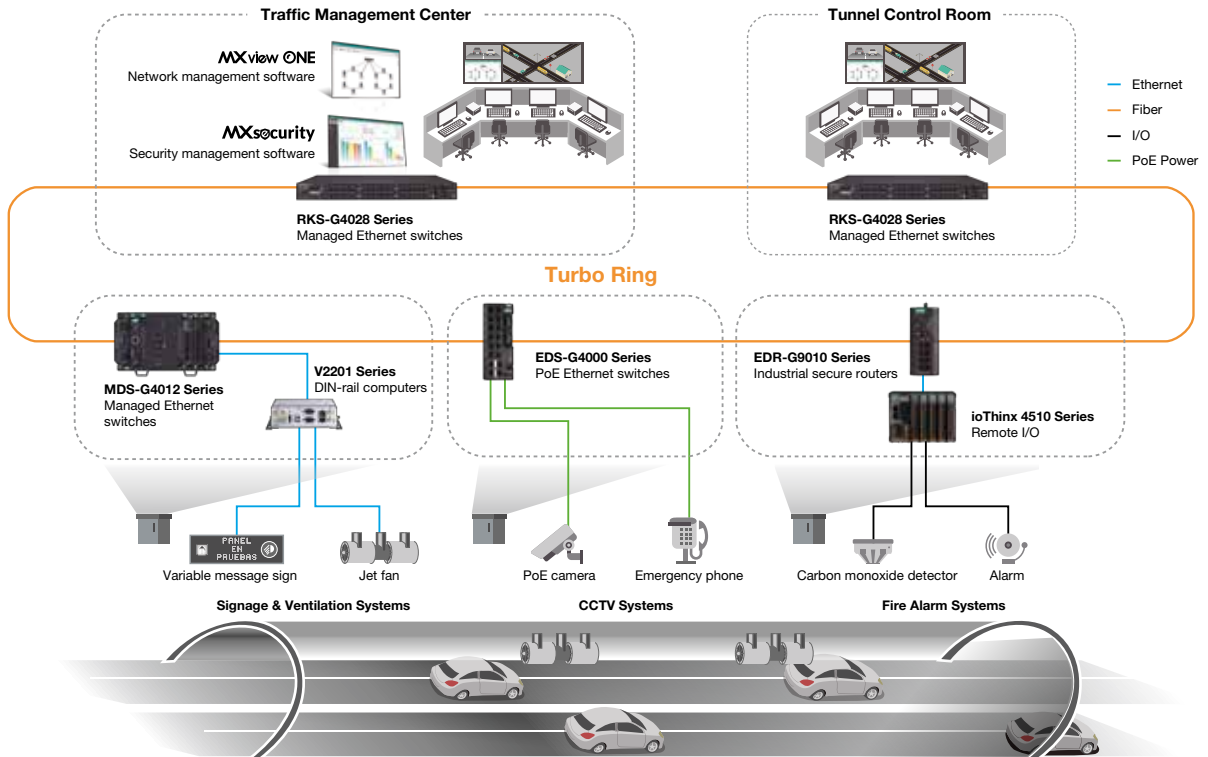

### Easy to Manage

- Manage a wide range of different devices with the user-friendly MXview One network management software
- Centrally manage geographically scattered network sites with MXview One Central Manager

### Easy to Secure

- Build secure connectivity with IEC 62443 certified devices
- Create a holistic network defense to protect the serial-to-network communication of your assets through data transmission encryption, packet filtering, and IDS/IPS
- Easily manage and configure network security assets with MXview One and MXsecurity

# System Architecture

## Tunnels and Highways