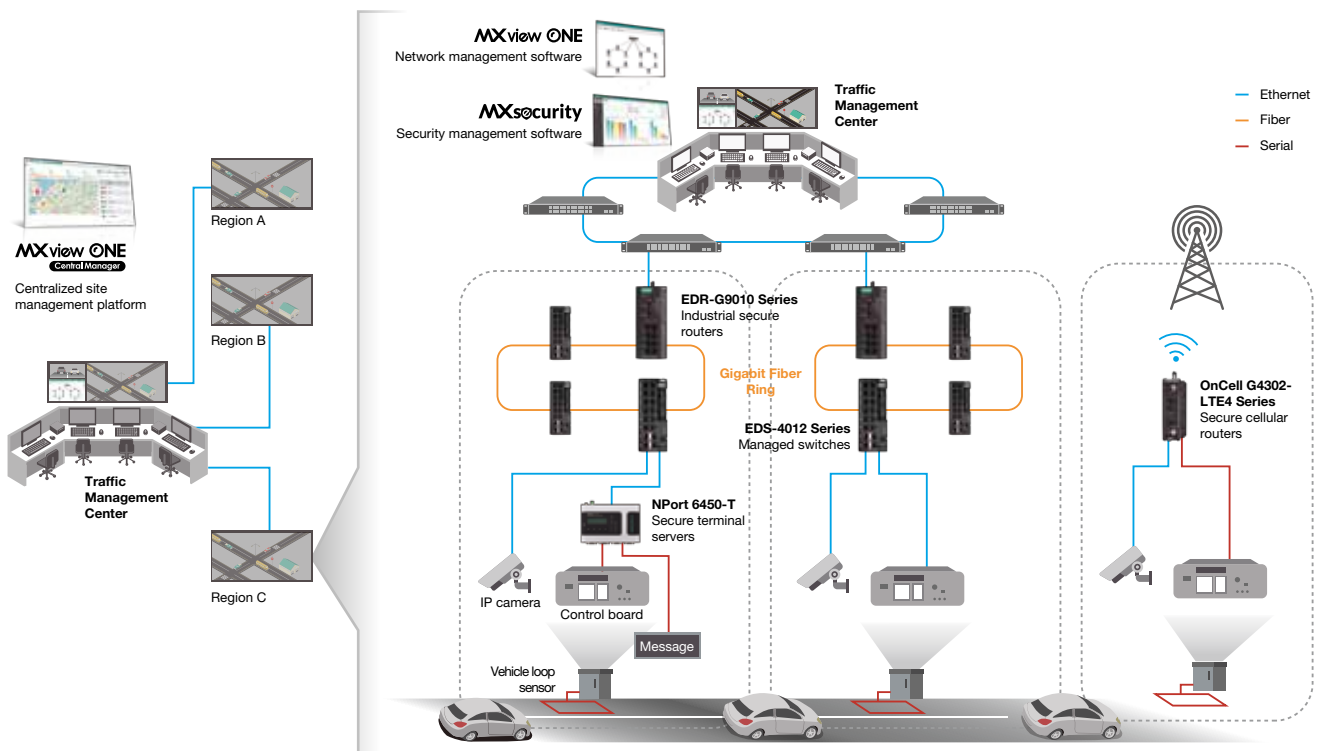

Intersections